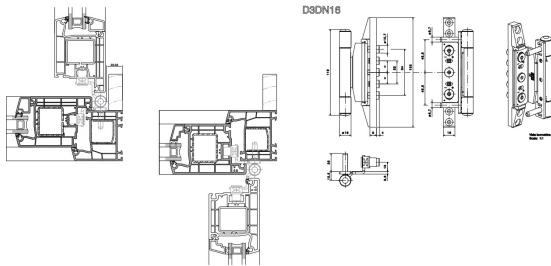

SFS Dynamic 3DN16 Hinge

04/04/2024 1:23 am EDT

From July 2024 Starke will be offering the SFS hinge on Inward opening doors.

For an outline of how this hinge works and how the superior adjustability features, see here:

For a slightly more technical view, see here.

[Dynamic 3D-16-000/002 Data Sheet](#) 

[Dynamic 3DN Fitting instructions](#) 
